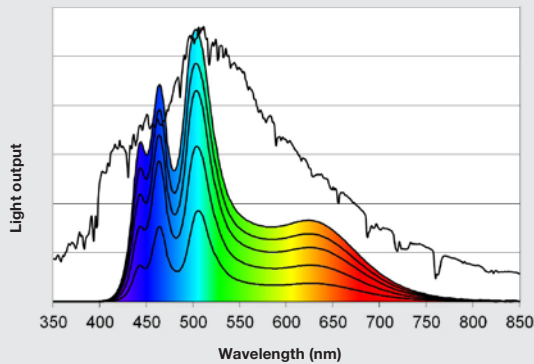

Spectral Distribution

Spectral distribution of ZELION HL300 Sunlight together with a spectral profile of sunlight

OSRAM

Americas Headquarters
OSRAM SYLVANIA Inc.
200 Ballardvale Street
Wilmington, MA 01887 USA
Phone: 978-570-3000
www.osram-america.com

OSRAM

Professional and Industrial Applications
Specialty Lighting
OSRAM SYLVANIA Inc.
129 Portsmouth Avenue
Exeter, NH 03833
United States: 888-677-2627
Canada: 800-729-3777
Mexico: 525-899-1807

OSRAM and SYLVANIA are registered trademarks.
All other trademarks are those of their respective owners.
Specifications subject to change without notice.

© 2017 OSRAM SYLVANIA Inc.

OSRAM